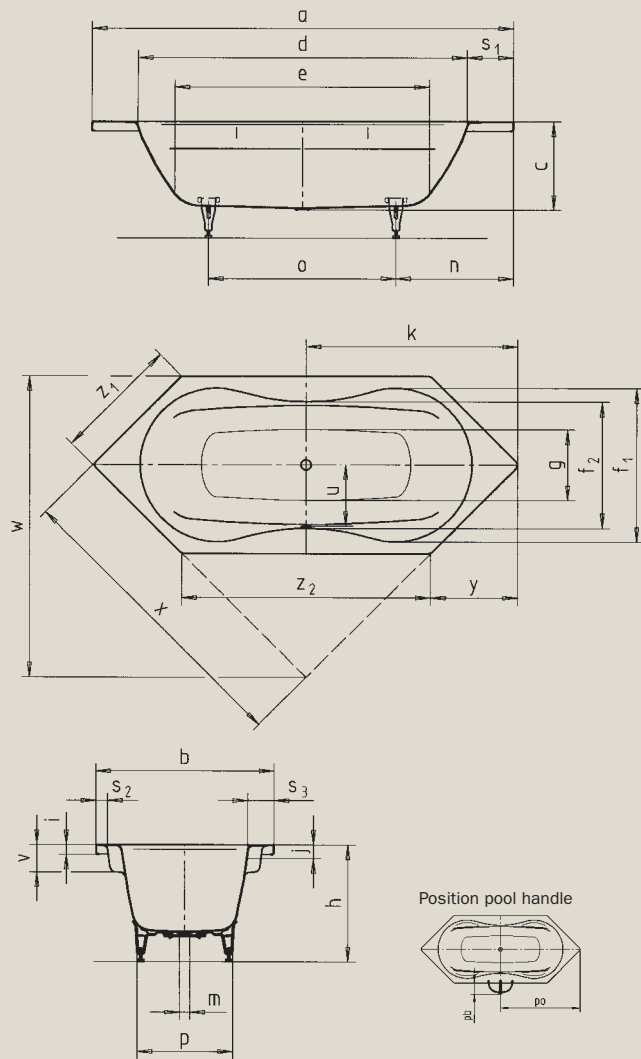

MEGA DUO 6

- bathing with a friend: two identical back rests and centrally positioned outlet
- wide arm rests on both sides provide optimum bathing comfort
- diverse installation possibilities, also corner installation

Model no.		182
External length	a	2140 mm
External width	b	900 mm
Depth	c	450 mm
Internal length (top)	d	1680 mm
Internal length (bottom)	e	1290 mm
Internal width (top)	f ₁ ; f ₂	780; 640 mm
Internal width (bottom)	g	360 mm
Height with feet	h	570-600 mm
Height of rim	i	50 mm
Distance top edge to centre of overflow hole	j	70 mm
Distance tub edge to centre of drain hole	k	1070 mm
Diameter of overflow hole	l	52 mm
Diameter of drain hole	m	52 mm
Distance foot end of tub edge to centre of base	n	660 mm
Distance between the feet	o	820 mm
Max. width of feet	p	480 mm
Distance tub edge to drilled hole in the middle	pa	1070 mm
Max. overhang	pb	136 mm
Width of rim (foot end; lengthwise)	s ₁ ; s ₂ ; s ₃	230; 60; 130 mm
Distance between centre holes	u	310 mm
Armrest depth	v	140 mm
Installation dimension	w	1530 mm
Side length	x	1527 mm
Fase	y	440 mm
Side length	z ₁ ; z ₂	636; 1260 mm
Water volume** in litres		186
Anti-slip		- mm
Full anti-slip		- mm

Subject to technical alterations and tolerances.
 ** 70 litres displacement on average.