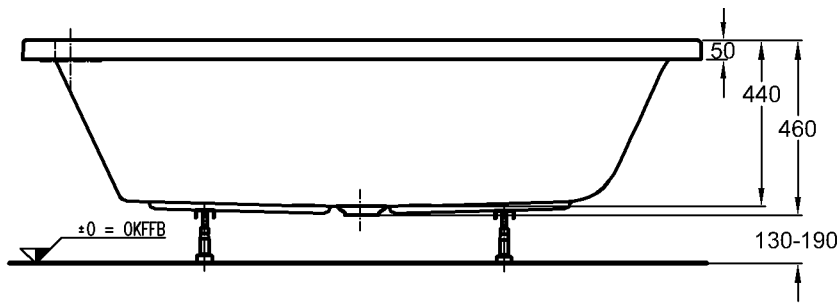

Bath tubs

Flow

Model: **Flow bath tub right version**
Dimensions: 1800 x 800 mm
Depth: 440 mm
Material: acrylic
Direction of view: from head to foot area
Weight: 29,0 kg

Model: **with waste- and overflow fitting**
Model no.: 651900

Model: **with waste, overflow and inlet fitting,**
Model no.: 651910