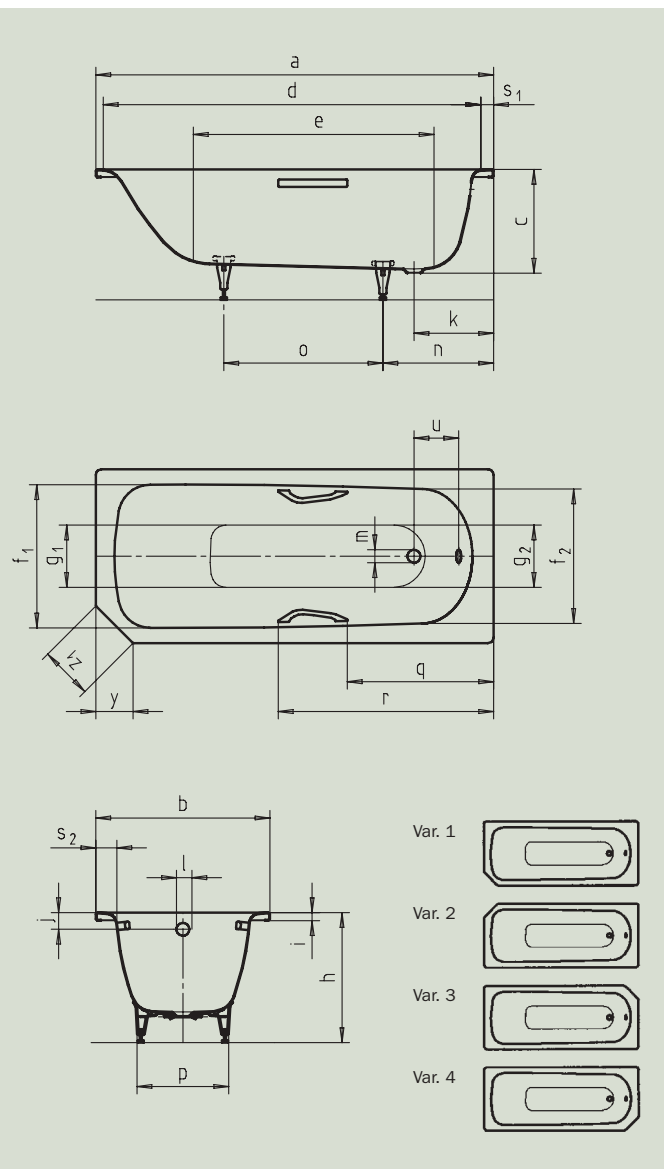

SANIFORM V1-V4

SANIFORM V1-V4 STAR

- optimum space utilisation in small bathrooms because corner is absent
- one-seater bathtub with outlet at foot end
- classic four-cornered model
- also available with handles

Model no.		362-1/332
External length	a	1600 mm
External width	b	700 mm
Depth	c	410 mm
Internal length (top)	d	1430 mm
Internal length (bottom)	e	1050 mm
Internal width (top)	f ₁ ; f ₂	550; 530 mm
Internal width (bottom)	g ₁ ; g ₂	390; 350 mm
Height with feet	h	535-555 mm
Height of rim	i	32 mm
Distance top edge to centre of overflow hole	j	63 mm
Distance tub edge (foot) to centre of drain hole	k	310 mm
Diameter of overflow hole	l	52 mm
Diameter of drain hole	m	52 mm
Distance foot end of tub edge to centre of base	n	452,5 mm
Distance between the feet	o	600 mm
Max. width of feet	p	380 mm
Distance tub edge (foot end) to where handle starts (Mod. 332)	q	580 mm
Distance tub edge (foot end) to where handle ends (Mod. 332)	r	858 mm
Width of rim (foot end; lengthwise)	s ₁ ; s ₂	70; 75 mm
Distance between centre holes	u	212 mm
Fase	y	150 mm
Side length	z ₁	212 mm
Water volume** in litres		93
Anti-slip		Ø 288 mm
Full anti-slip		600 x 220 mm

Subject to technical alterations and tolerances.
 ** 70 litres displacement on average.