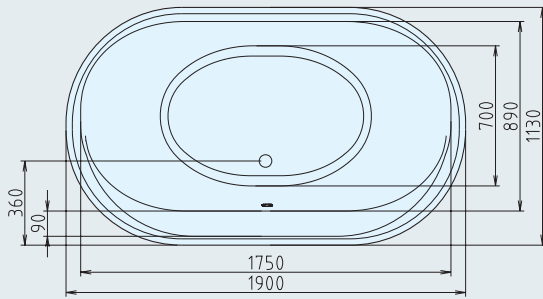

- var. A art. 1544MPA   var. B art. 1544MPB
- art. 1545MPA   art. 1545MPB
- art. 1546MPA   art. 1546MPB

- var. A art. 1544TBA   var. B art. 1544TBB
- art. 1545TBA   art. 1545TBB
- art. 1546TBA   art. 1546TBB

- var. A art. 1544TKA   var. B art. 1544TKB
- art. 1545TKA   art. 1545TKB
- art. 1546TKA   art. 1546TKB

- var. A art. 1544MXA   var. B art. 1544MXB
- art. 1545MXA   art. 1545MXB
- art. 1546MXA   art. 1546MXB