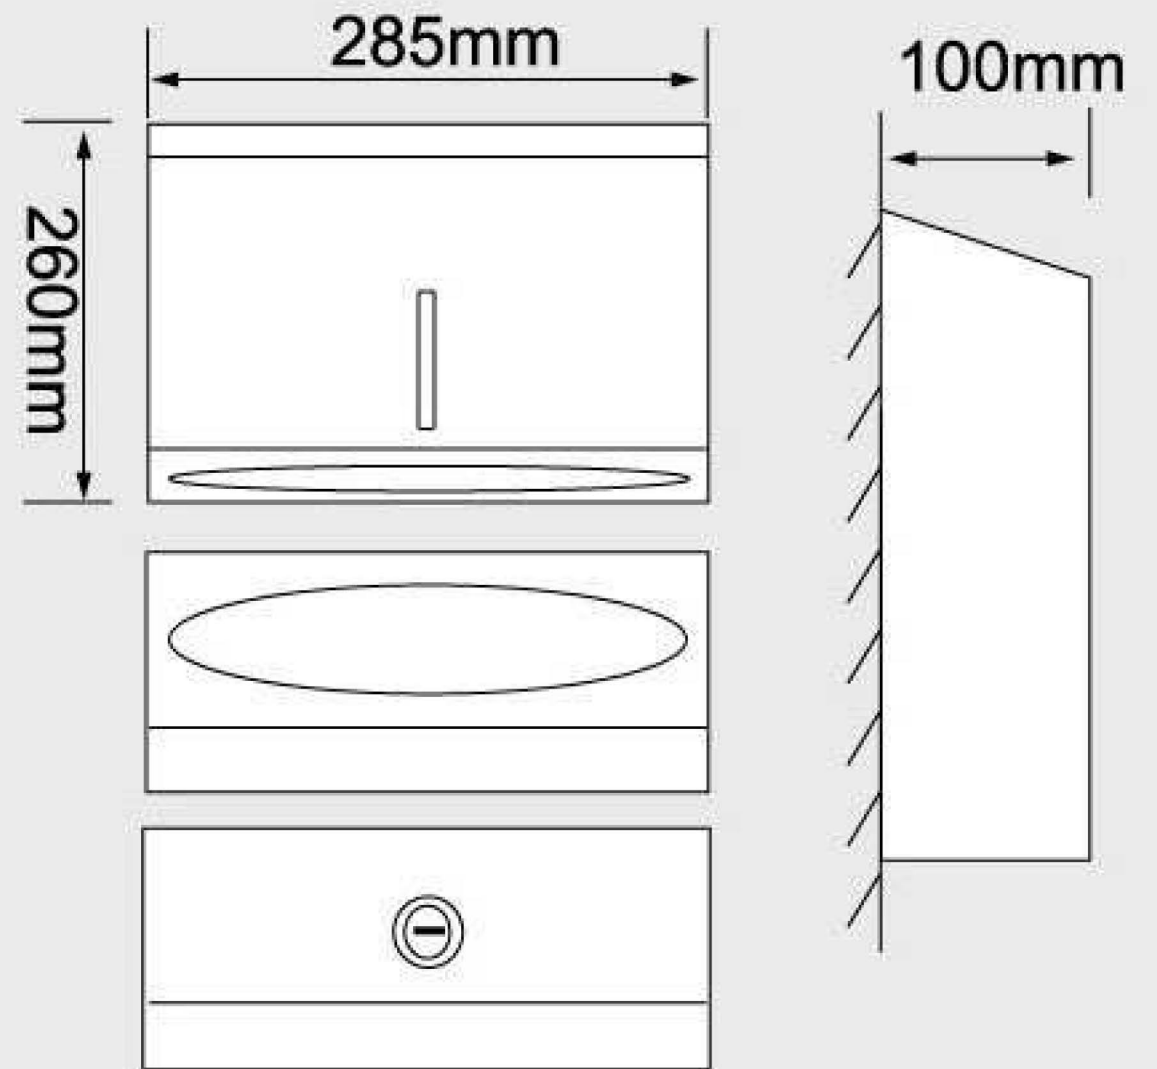

Sand finishing surface pendant type
tissue holder

DR238