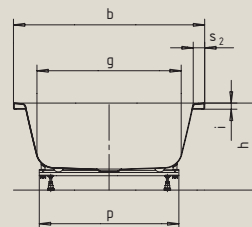

BASSINO

- straightlined, purist design
- cushion included in scope of supply allows the bather to float as if in the open ocean
- can also be used to take a shower
- bath shelf for use as a seat or for storage available as an optional extra
- made of Kaldewei steel enamel 3.5 mm
- also available with panel

Cushion

Bath shelf (optional)

Model No.		144
External length	a	2000 mm
External width	b	1000 mm
Depth	c	355 mm
Overall height with panel	c ₁	460 mm
Internal length (top)	d	1800 mm
Internal length (bottom)	e	1680 mm
Internal width (top)	f	880 mm
Internal width (bottom)	g	755 mm
Height with feet	h	455-470 mm
Height of rim	i	32 mm
Distance top edge to centre of overflow hole	j	65 mm
Distance tub edge to centre of drain hole	k	1000 mm
Diameter of overflow hole	l	52 mm
Diameter of drain hole	m	90 mm
Distance foot end of tub edge to centre of foot	n	325 mm
Distance between the feet	o	450 mm
Max. width of feet	p	730 mm
Width of rim (foot end; lengthwise)	s ₁ ; s ₂	100; 60 mm
Distance between centre holes	u	425 mm
Water volume** in litres		240
Weight of the enamelled bath tub in kg		70