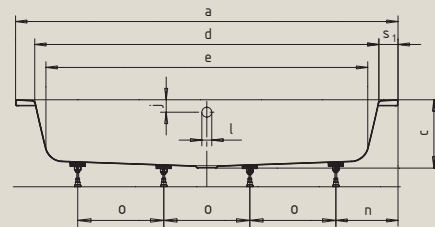

BASSINO

- straightlined, purist design
- cushion included in scope of supply allows the bather to float as if in the open ocean
- can also be used to take a shower
- bath shelf for use as a seat or for storage available as an optional extra
- made of Kaldewei steel enamel 3.5 mm
- also available with panel

Cushion

Bath shelf (optional)

Model No.		144
External length	a	2000 mm
External width	b	1000 mm
Depth	c	355 mm
Overall height with panel	c ₁	460 mm
Internal length (top)	d	1800 mm
Internal length (bottom)	e	1680 mm
Internal width (top)	f	880 mm
Internal width (bottom)	g	755 mm
Height with feet	h	455-470 mm
Height of rim	i	32 mm
Distance top edge to centre of overflow hole	j	65 mm
Distance tub edge to centre of drain hole	k	1000 mm
Diameter of overflow hole	l	52 mm
Diameter of drain hole	m	90 mm
Distance foot end of tub edge to centre of foot	n	325 mm
Distance between the feet	o	450 mm
Max. width of feet	p	730 mm
Width of rim (foot end; lengthwise)	s ₁ ; s ₂	100; 60 mm
Distance between centre holes	u	425 mm
Water volume** in litres		240
Weight of the enamelled bath tub in kg		70

Subject to technical alterations and tolerances.
 ** 70 litres displacement on average.