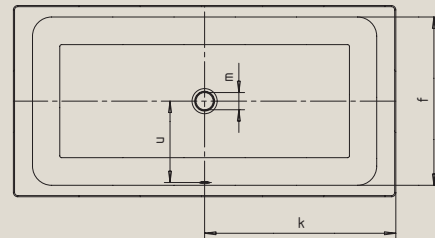

BASSINO

- straightlined, purist design
- cushion included in scope of supply allows the bather to float as if in the open ocean
- can also be used to take a shower
- bath shelf for use as a seat or for storage available as an optional extra
- made of Kaldewei steel enamel 3.5 mm
- also available with panel

Cushion

Bath shelf (optional)

Model No.		144
External length	a	2000 mm
External width	b	1000 mm
Depth	c	355 mm
Overall height with panel	c ₁	460 mm
Internal length (top)	d	1800 mm
Internal length (bottom)	e	1680 mm
Internal width (top)	f	880 mm
Internal width (bottom)	g	755 mm
Height with feet	h	455-470 mm
Height of rim	i	32 mm
Distance top edge to centre of overflow hole	j	65 mm
Distance tub edge to centre of drain hole	k	1000 mm
Diameter of overflow hole	l	52 mm
Diameter of drain hole	m	90 mm
Distance foot end of tub edge to centre of foot	n	325 mm
Distance between the feet	o	450 mm
Max. width of feet	p	730 mm
Width of rim (foot end; lengthwise)	s ₁ ; s ₂	100; 60 mm
Distance between centre holes	u	425 mm
Water volume** in litres		240
Weight of the enamelled bath tub in kg		70

Subject to technical alterations and tolerances.
 ** 70 litres displacement on average.