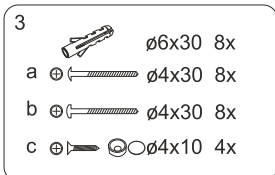

ANIMA®

TPLNEW

800x800x1850, 900x900x1850

TPLNEW

800x800x1850, 900x900x1850

TPLNEW

800x800x1850, 900x900x1850